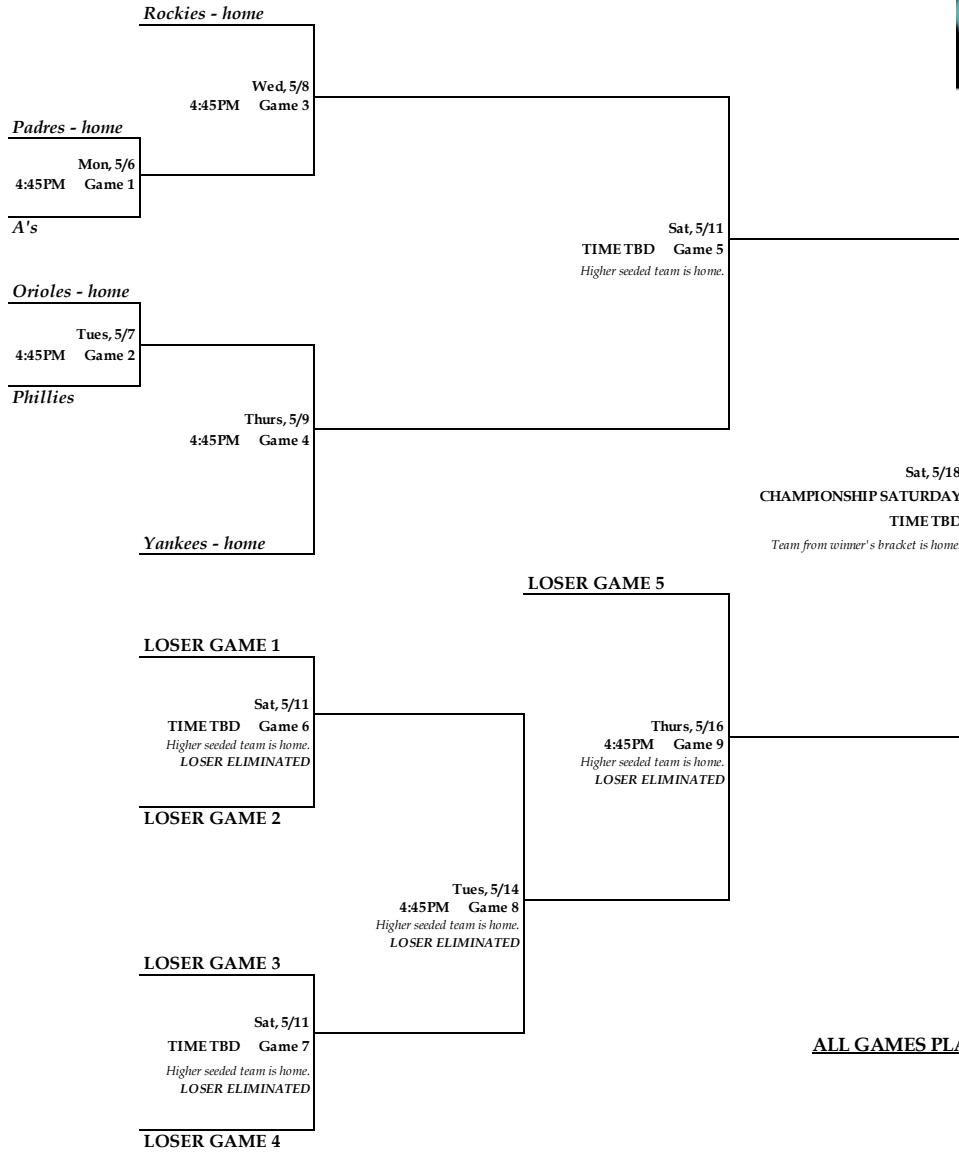

SOLANA BEACH LITTLE LEAGUE
MAJORS DIVISION PLAYOFF BRACKET

Winner's Bracket

- Regular season standings:**
1. Rockies - 8-2, 16 points
 2. Yankees - 7-3, 14 points
 3. Orioles - 6-4, 12 points
 4. Padres - 4-6, 8 points
 5. A's - 3-7, 6 points
 6. Phillies - 2-8, 4 points

ALL GAMES PLAYED AT SOLANA VISTA MAJORS FIELD

Loser's Bracket